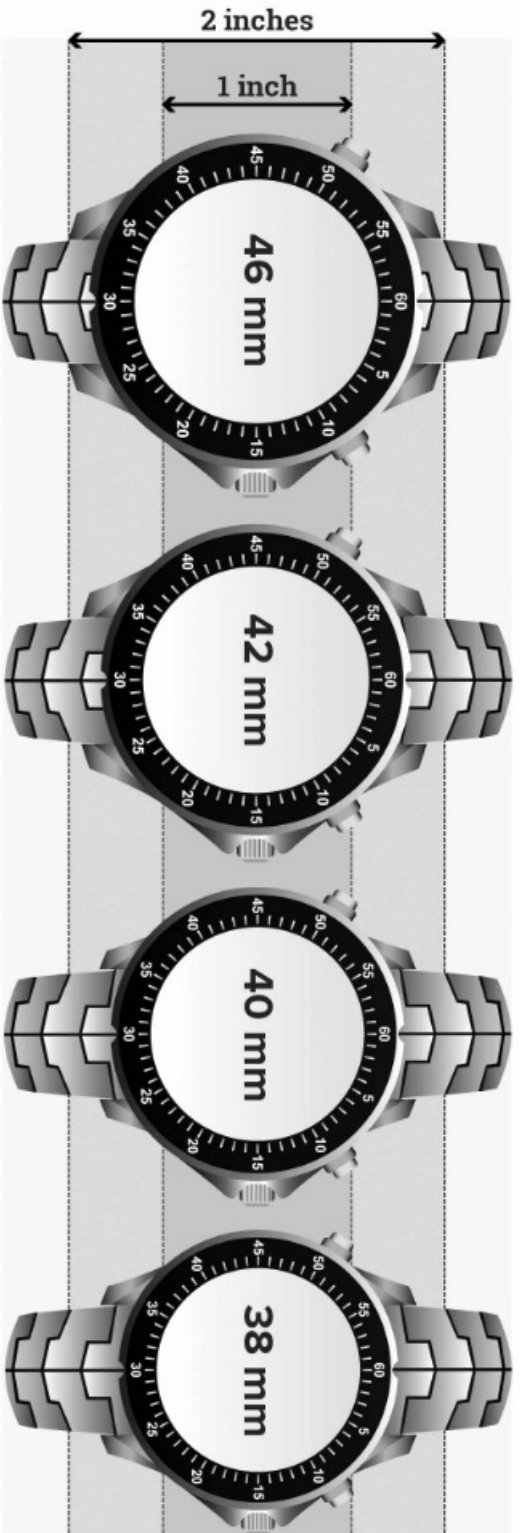

To view the correct proportions
print out this page using land-
scape format at %100

the wrist/ob