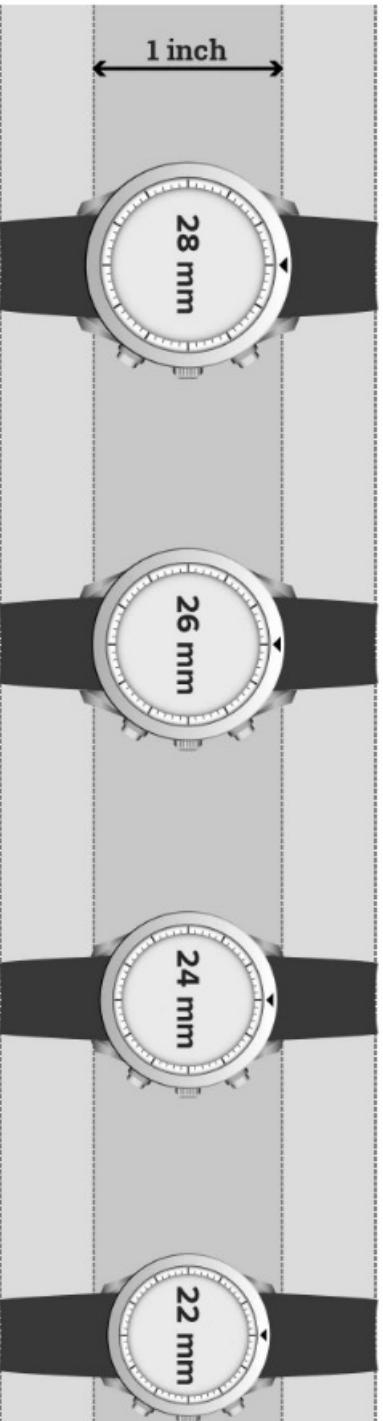

To view the correct proportions
print out this page using land-
scape format at %100

the wrist/ob