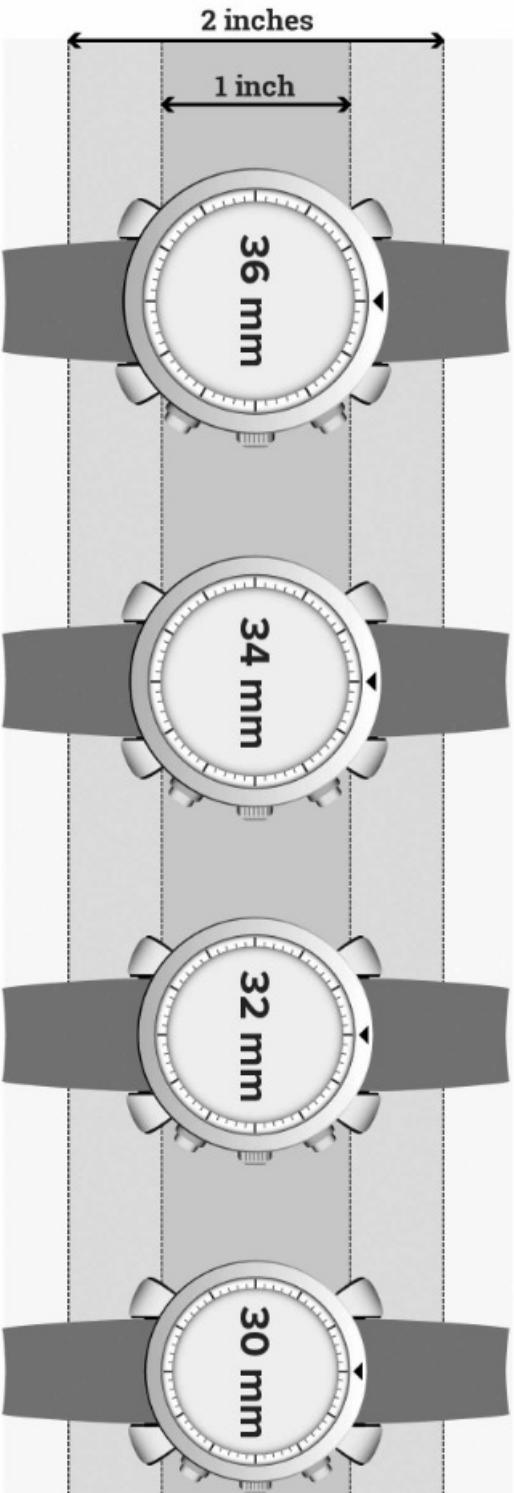

To view the correct proportions
print out this page using land-
scape format at %100

the wrist/ob